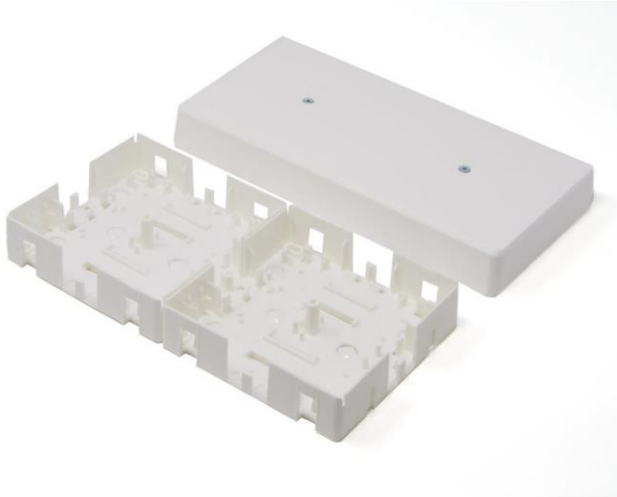

120103 – Plastic Enclosure 4xL Module

E5010199 Plastic enclosure for 4xL module, white. Possibility of cable entry on all sides and at the bottom. Material ABS. Place for tamper switch 260000 against cover.

Illustration

Measures 120mm x 235mm x 30mm

Wight 29g

CE: Ja

Material ABS